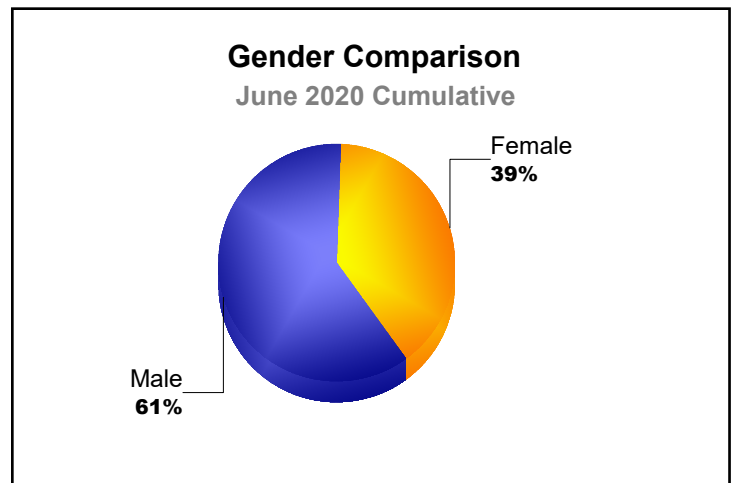

Year	New Clubs	Dropped Clubs	Gain/ Loss Clubs	New Members	Charter Members	Reinstate Members	Transfer Members	Total Member Added	Total Members Dropped	Gain/ Loss Members
2015-2016	0	-2	-2	132	0	19	1	152	-127	25
2016-2017	0	-4	-4	132	1	0	7	140	-178	-38
2017-2018	2	-1	1	109	42	4	8	163	-176	-13
2018-2019	1	-1	0	97	33	7	8	145	-141	4
2019-2020	0	-1	-1	94	20	5	10	129	-153	-24
Average	1	-2	-1	113	19	7	7	146	-155	-9