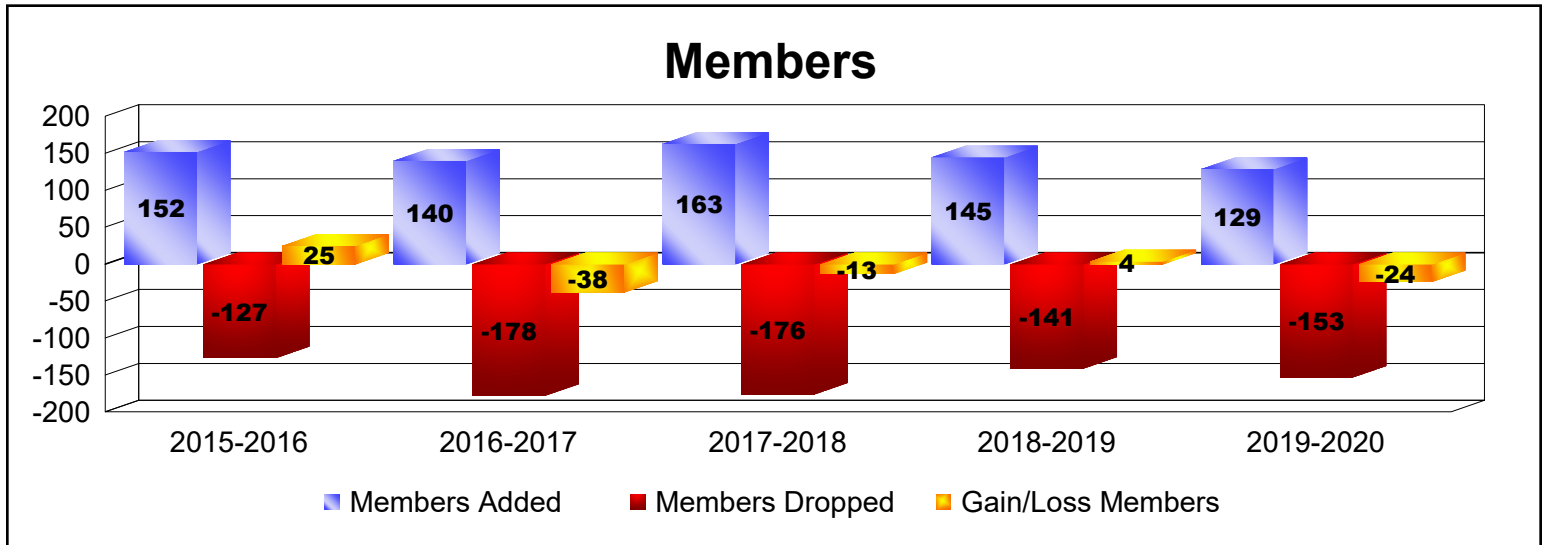

Year	New Clubs	Dropped Clubs	Gain/ Loss Clubs	New Members	Charter Members	Reinstate Members	Transfer Members	Total Member Added	Total Members Dropped	Gain/ Loss Members
2015-2016	0	-2	-2	132	0	19	1	152	-127	25
2016-2017	0	-4	-4	132	1	0	7	140	-178	-38
2017-2018	2	-1	1	109	42	4	8	163	-176	-13
2018-2019	1	-1	0	97	33	7	8	145	-141	4
2019-2020	0	-1	-1	94	20	5	10	129	-153	-24
Average	1	-2	-1	113	19	7	7	146	-155	-9

Year	New Clubs	Dropped Clubs	Gain/ Loss Clubs	New Members	Charter Members	Reinstate Members	Transfer Members	Total Member Added	Total Members Dropped	Gain/ Loss Members
2015-2016	0	0	0	4	0	0	0	4	-2	2
2016-2017	0	0	0	3	0	0	0	3	-10	-7
2017-2018	0	0	0	4	0	0	0	4	-12	-8
2018-2019	0	0	0	8	0	0	0	8	-8	0
2019-2020	0	0	0	6	0	0	0	6	-7	-1
Average	0	0	0	5	0	0	0	5	-8	-3