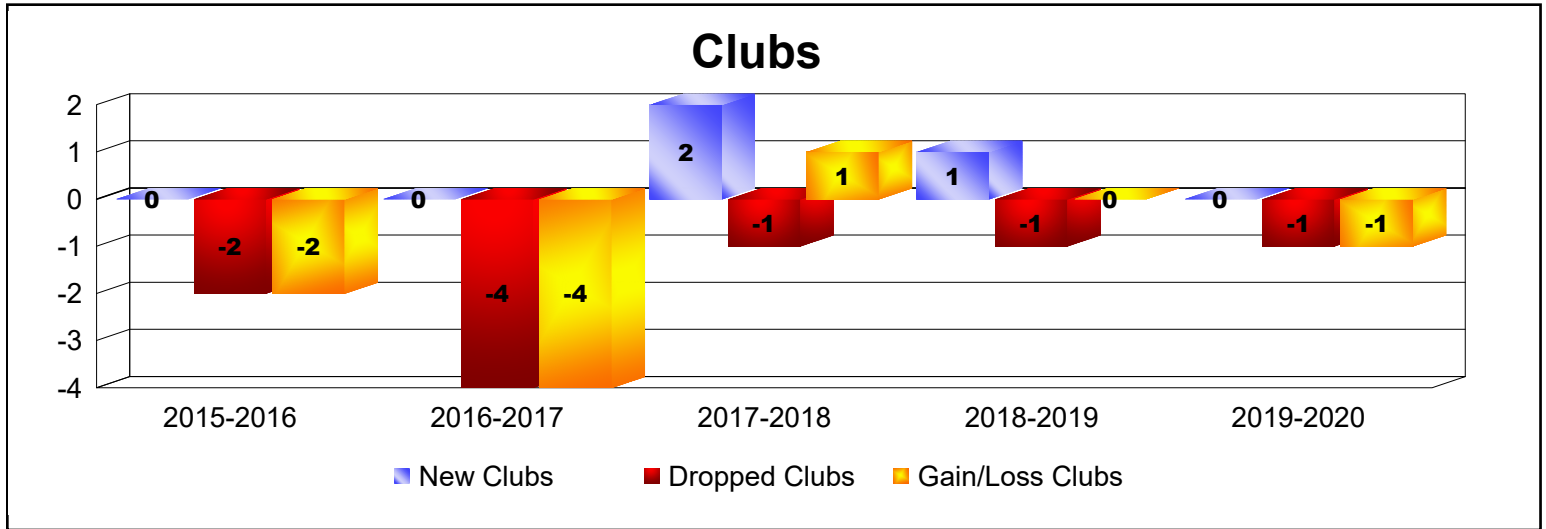

Year	New Clubs	Dropped Clubs	Gain/ Loss Clubs	New Members	Charter Members	Reinstate Members	Transfer Members	Total Member Added	Total Members Dropped	Gain/ Loss Members
2015-2016	0	-2	-2	132	0	19	1	152	-127	25
2016-2017	0	-4	-4	132	1	0	7	140	-178	-38
2017-2018	2	-1	1	109	42	4	8	163	-176	-13
2018-2019	1	-1	0	97	33	7	8	145	-141	4
2019-2020	0	-1	-1	94	20	5	10	129	-153	-24
Average	1	-2	-1	113	19	7	7	146	-155	-9

Year	New Clubs	Dropped Clubs	Gain/ Loss Clubs	New Members	Charter Members	Reinstate Members	Transfer Members	Total Member Added	Total Members Dropped	Gain/ Loss Members
2015-2016	0	0	0	4	0	0	0	4	-2	2
2016-2017	0	0	0	3	0	0	0	3	-10	-7
2017-2018	0	0	0	4	0	0	0	4	-12	-8
2018-2019	0	0	0	8	0	0	0	8	-8	0
2019-2020	0	0	0	6	0	0	0	6	-7	-1
Average	0	0	0	5	0	0	0	5	-8	-3