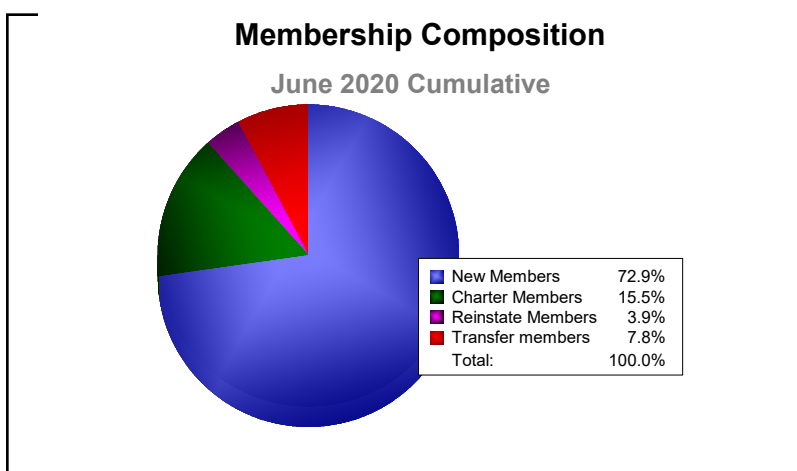

Year	New Clubs	Dropped Clubs	Gain/ Loss Clubs	New Members	Charter Members	Reinstate Members	Transfer Members	Total Member Added	Total Members Dropped	Gain/ Loss Members
2015-2016	0	-2	-2	132	0	19	1	152	-127	25
2016-2017	0	-4	-4	132	1	0	7	140	-178	-38
2017-2018	2	-1	1	109	42	4	8	163	-176	-13
2018-2019	1	-1	0	97	33	7	8	145	-141	4
2019-2020	0	-1	-1	94	20	5	10	129	-153	-24
Average	1	-2	-1	113	19	7	7	146	-155	-9

Year	New Clubs	Dropped Clubs	Gain/ Loss Clubs	New Members	Charter Members	Reinstate Members	Transfer Members	Total Member Added	Total Members Dropped	Gain/ Loss Members
2015-2016	0	0	0	4	0	0	0	4	-2	2
2016-2017	0	0	0	3	0	0	0	3	-10	-7
2017-2018	0	0	0	4	0	0	0	4	-12	-8
2018-2019	0	0	0	8	0	0	0	8	-8	0
2019-2020	0	0	0	6	0	0	0	6	-7	-1
Average	0	0	0	5	0	0	0	5	-8	-3